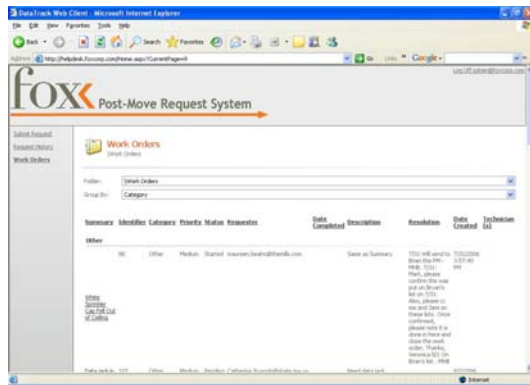

POST-MOVE REQUEST SYSTEM

Eliminate post-move headaches.

Fox utilizes the most advanced technology in an effort to provide a seamless transition to a client's new space. An electronic post-move request (PMR) system allows clients' employees to immediately raise issues if elements of their new surroundings do not meet their expectations. With Fox's PMR System, the post-move will be as worry-free as the move itself.

Trust... but verify.

If a move-related issue does arise, having real-time access to the status of one's move requests lessens transition anxieties. Fox's PMR System not only provides email acknowledgements of received requests, but also provides personal logins for online viewing of the status of the work requests.