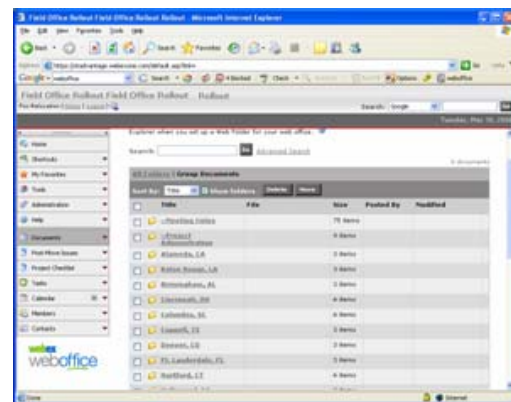

POST-MOVE REQUEST SYSTEM

Eliminate post-move headaches.

Fox utilizes the most advanced technology in an effort to provide a seamless transition to a client's new space. An electronic post-move request (PMR) system allows clients' employees to immediately raise issues if elements of their new surroundings do not meet their expectations. With Fox's PMR System, the post-move will be as worry-free as the move itself.

Trust... but verify.

If a move-related issue does arise, having real-time access to the status of one's move requests lessens transition anxieties. Fox's PMR System not only provides email acknowledgements of received requests, but also provides personal logins for online viewing of the status of the work requests.